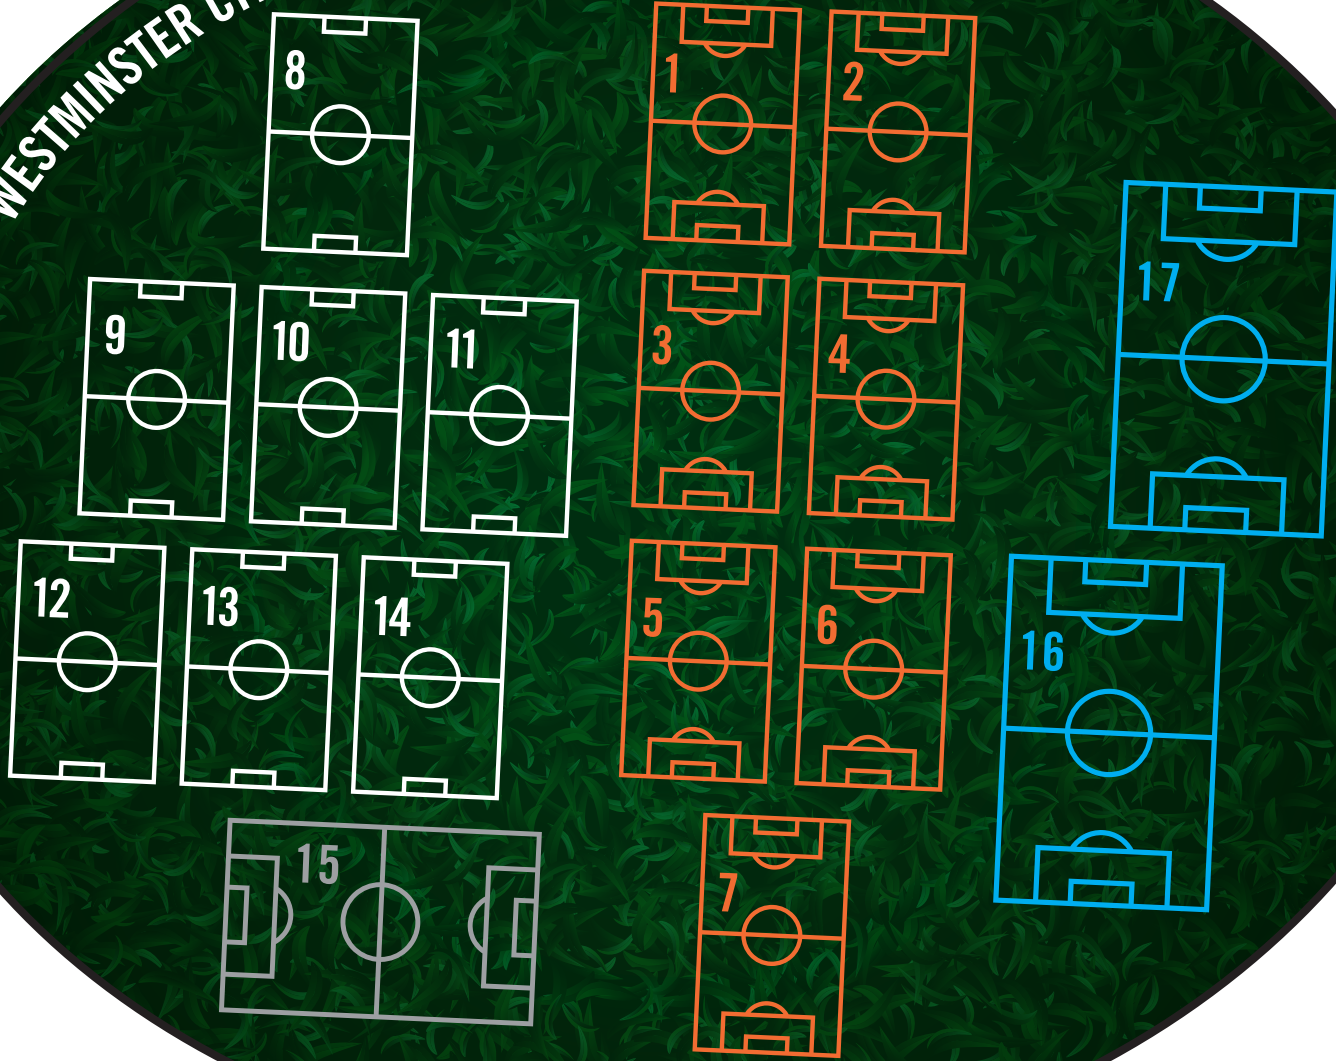

- 4v4
- 5v5
- 7v7
- 9v9

PARKING LOT

PLAYGROUND

LAKE

WESTMINSTER CITY PARK

PARKING LOT

STAIRS