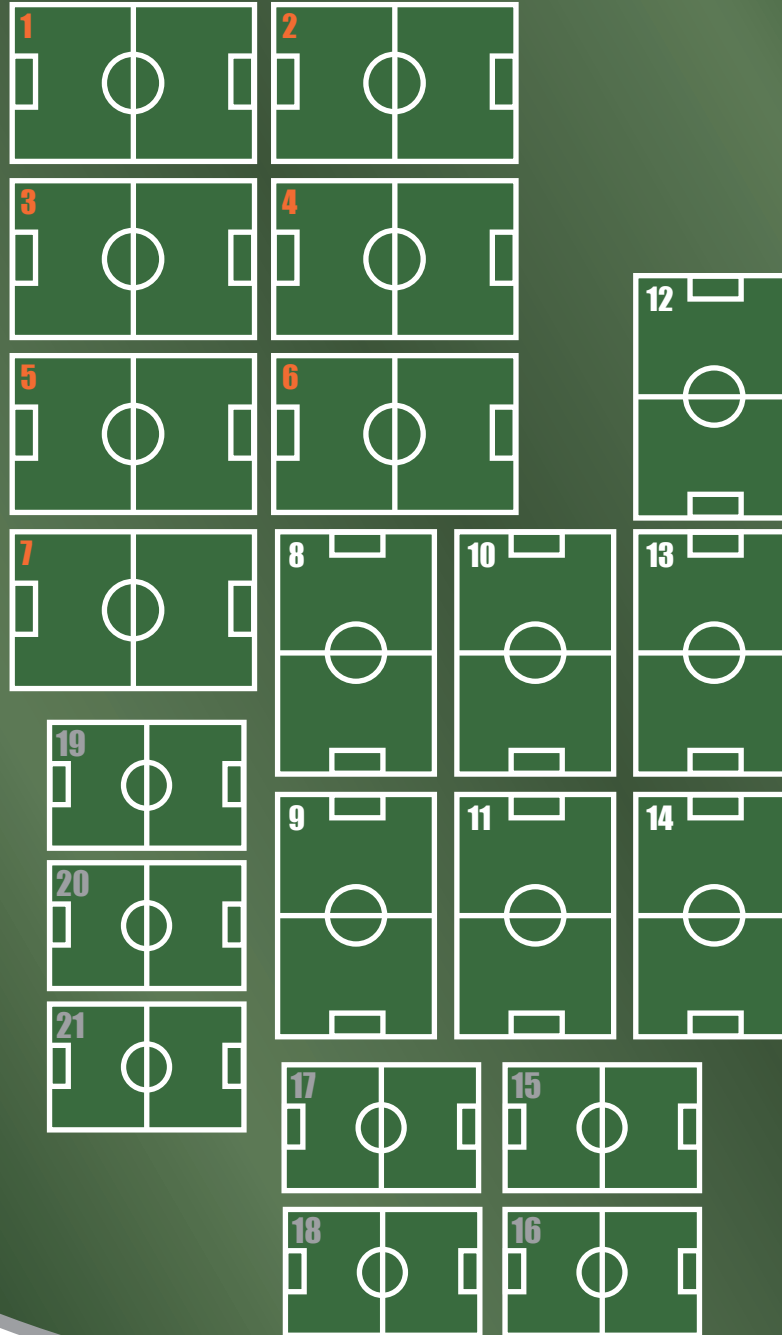

PARKING LOT

FIELDS KEY	
1-7	• 5v5
8-14	• 4v4
15-21	• 3v3